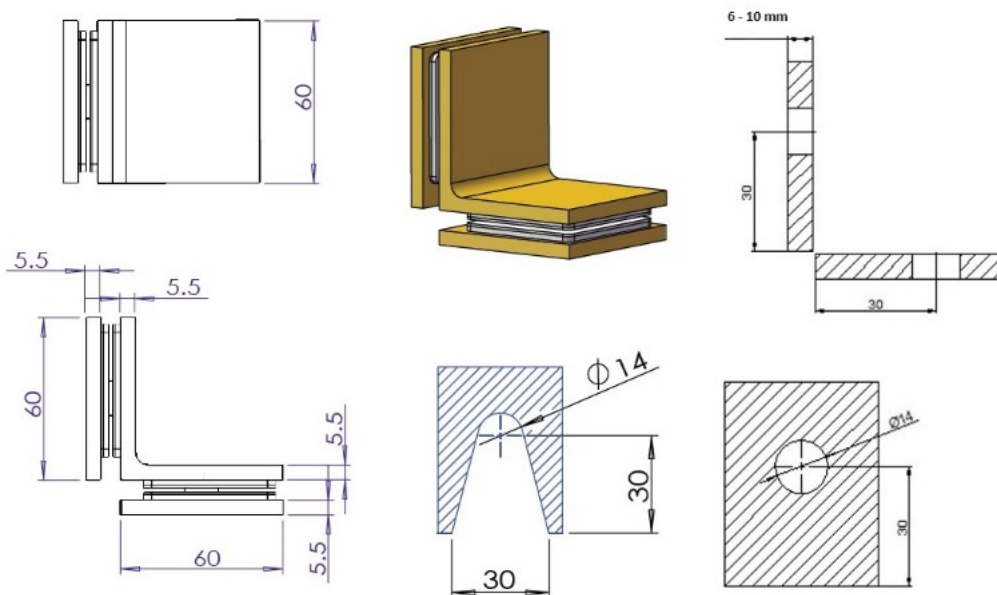

PRODUCT SHEET

Description:

Glass Clamp "Lima", 90DG, Black, Glass/Glass, 60x60x20,5mm, 6-10mm Glass, Glass Mounted By $\varnothing$ 14mm Drilling, Hidden, Screws, Brass, Alu & SS-304 Material

Item number:

15.26.840-4

Units	Box	Carton	HS Code	Barcode
Pcs.			8302419000	
				5704866519441

SISO A/S

Mileparken 11
DK-2740 Skovlunde
Denmark
VAT: 24786013

Phone +45 45 830 900

www.siso.dk
siso@siso.dk

Danske Bank
Nytorv Branch
Copenhagen
SWIFT: DABADKKK

Account no.
4180 3112 112936
IBAN Account
DK7230003112112936